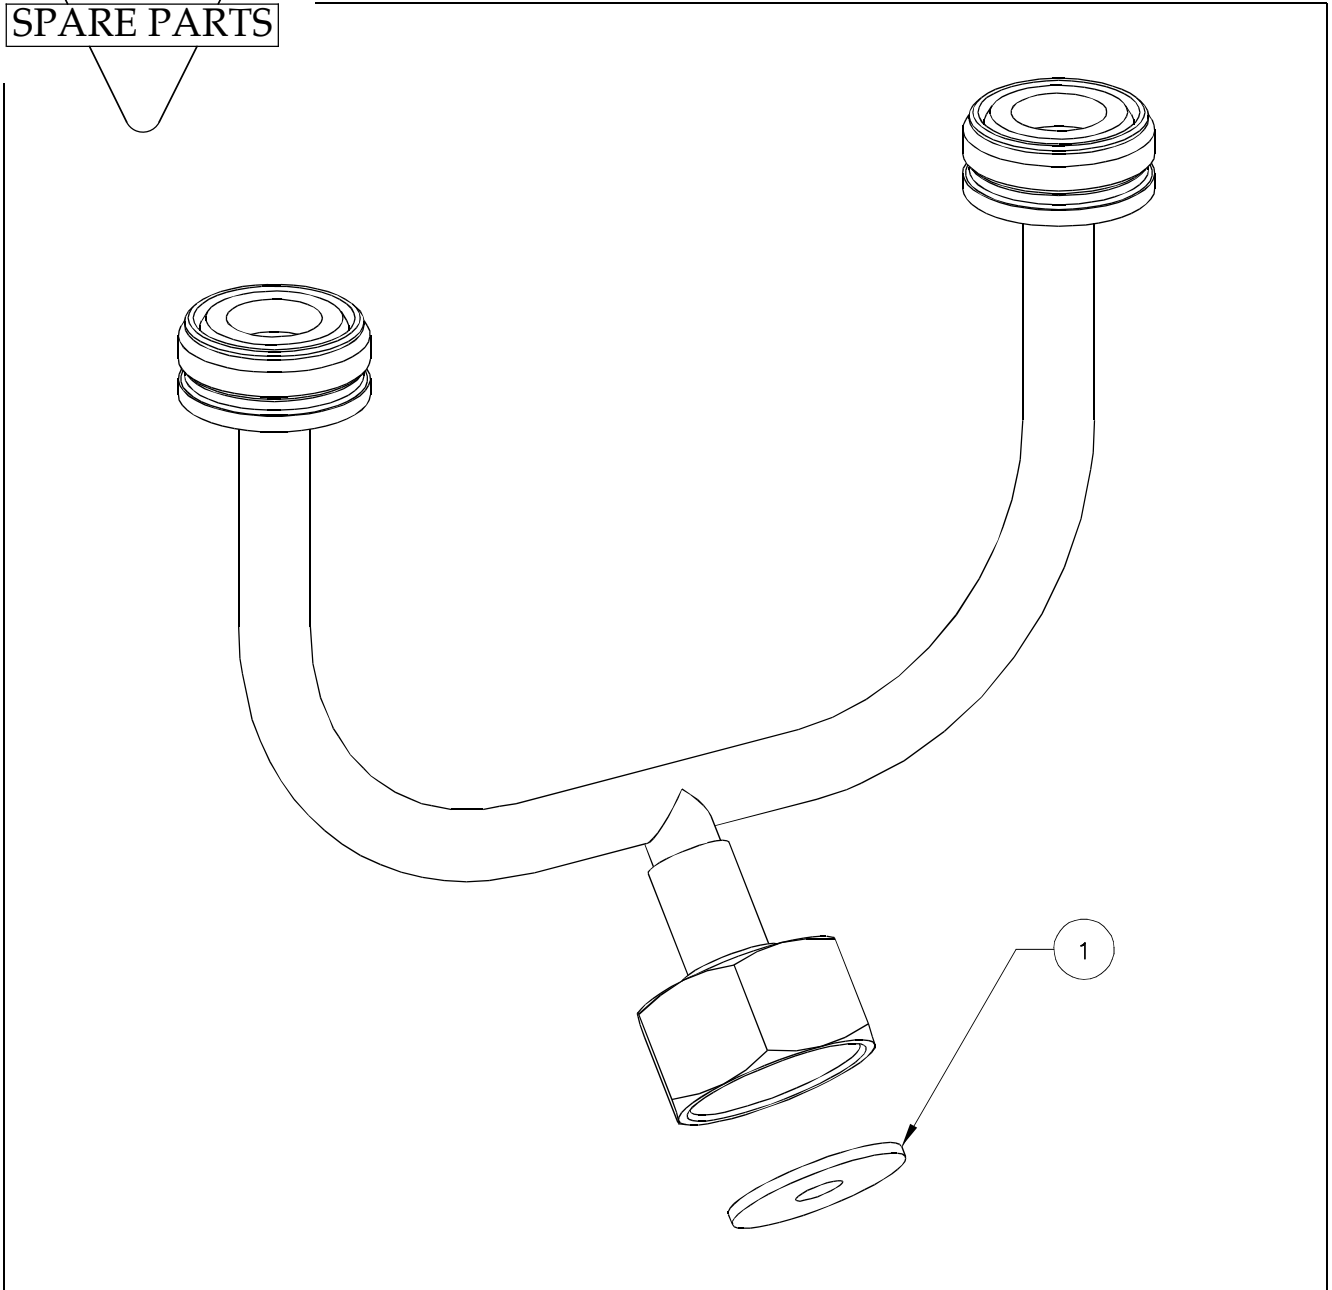

Bullfinch

SPARE PARTS

Twin Burner adaptor (No. 1122)

Item	Part No.	Description
1	SP 1125 F	Sealing Washer

Item	Part No.	Description