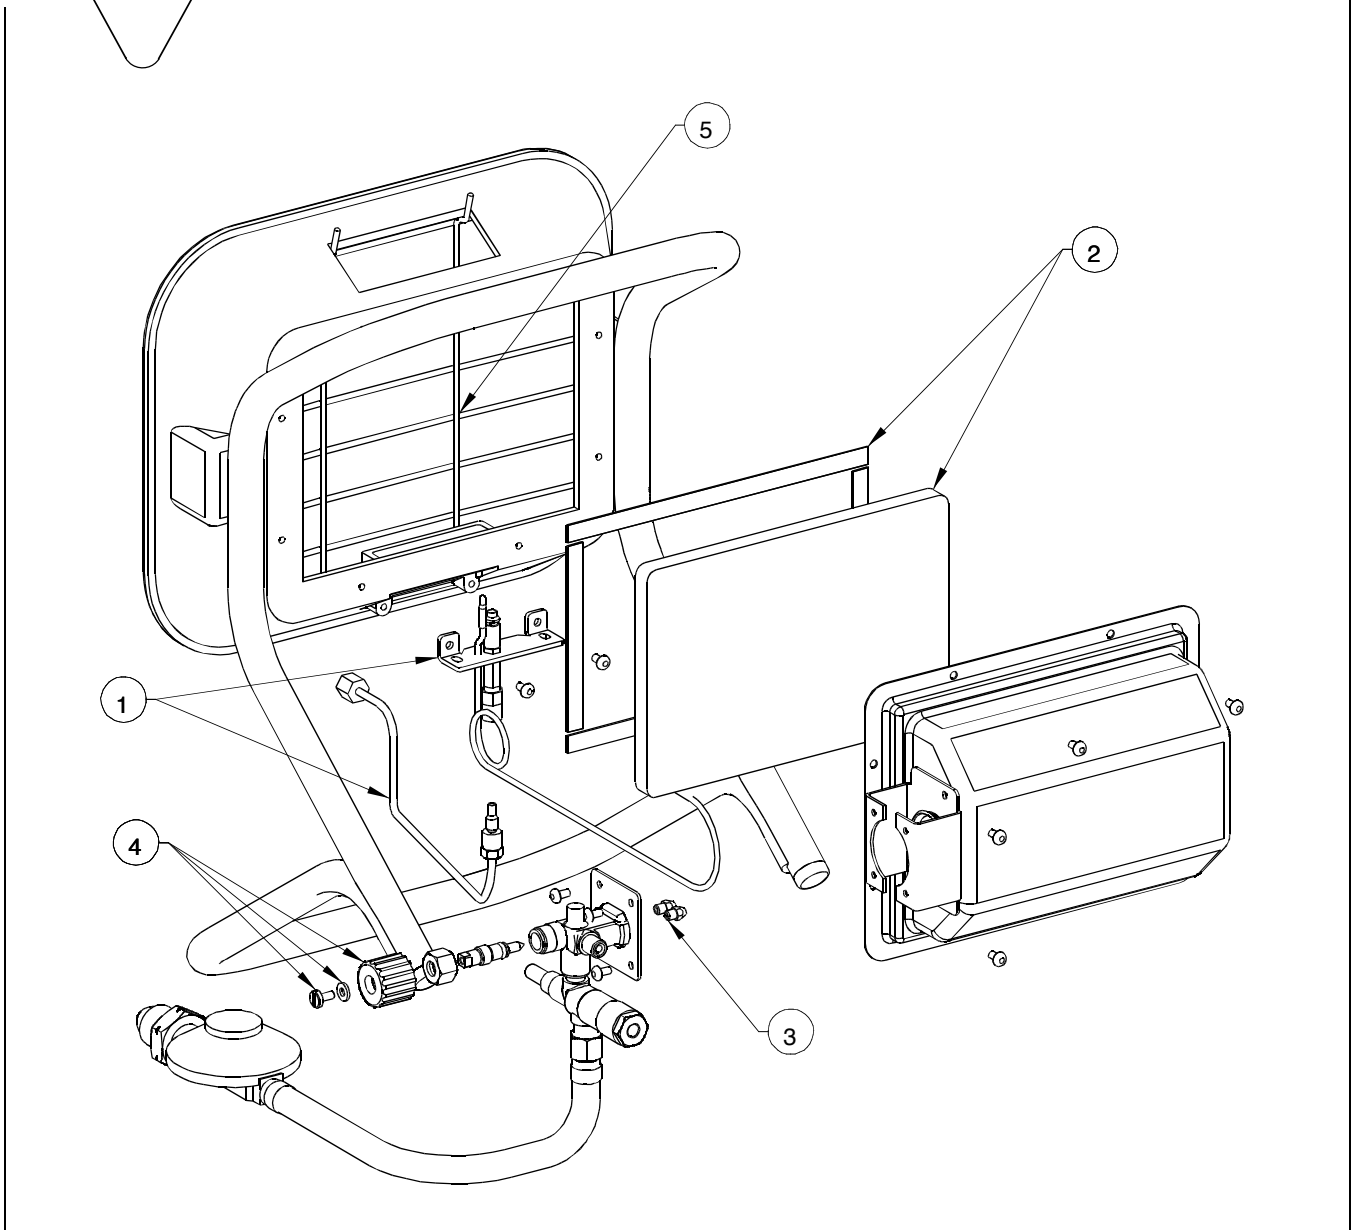

SPARE PARTS

Item	Part No.	Description
1	SP 1200 GT	Pilot & Tube Assembly
2	SP 1200 DM	Radiant Plaque Kit
3	SP 1203 X	Gas Jet Pack
4	SP 100 B	Valve Knob Kit
5	SP 5204 U	Guard Kit

Item	Part No.	Description