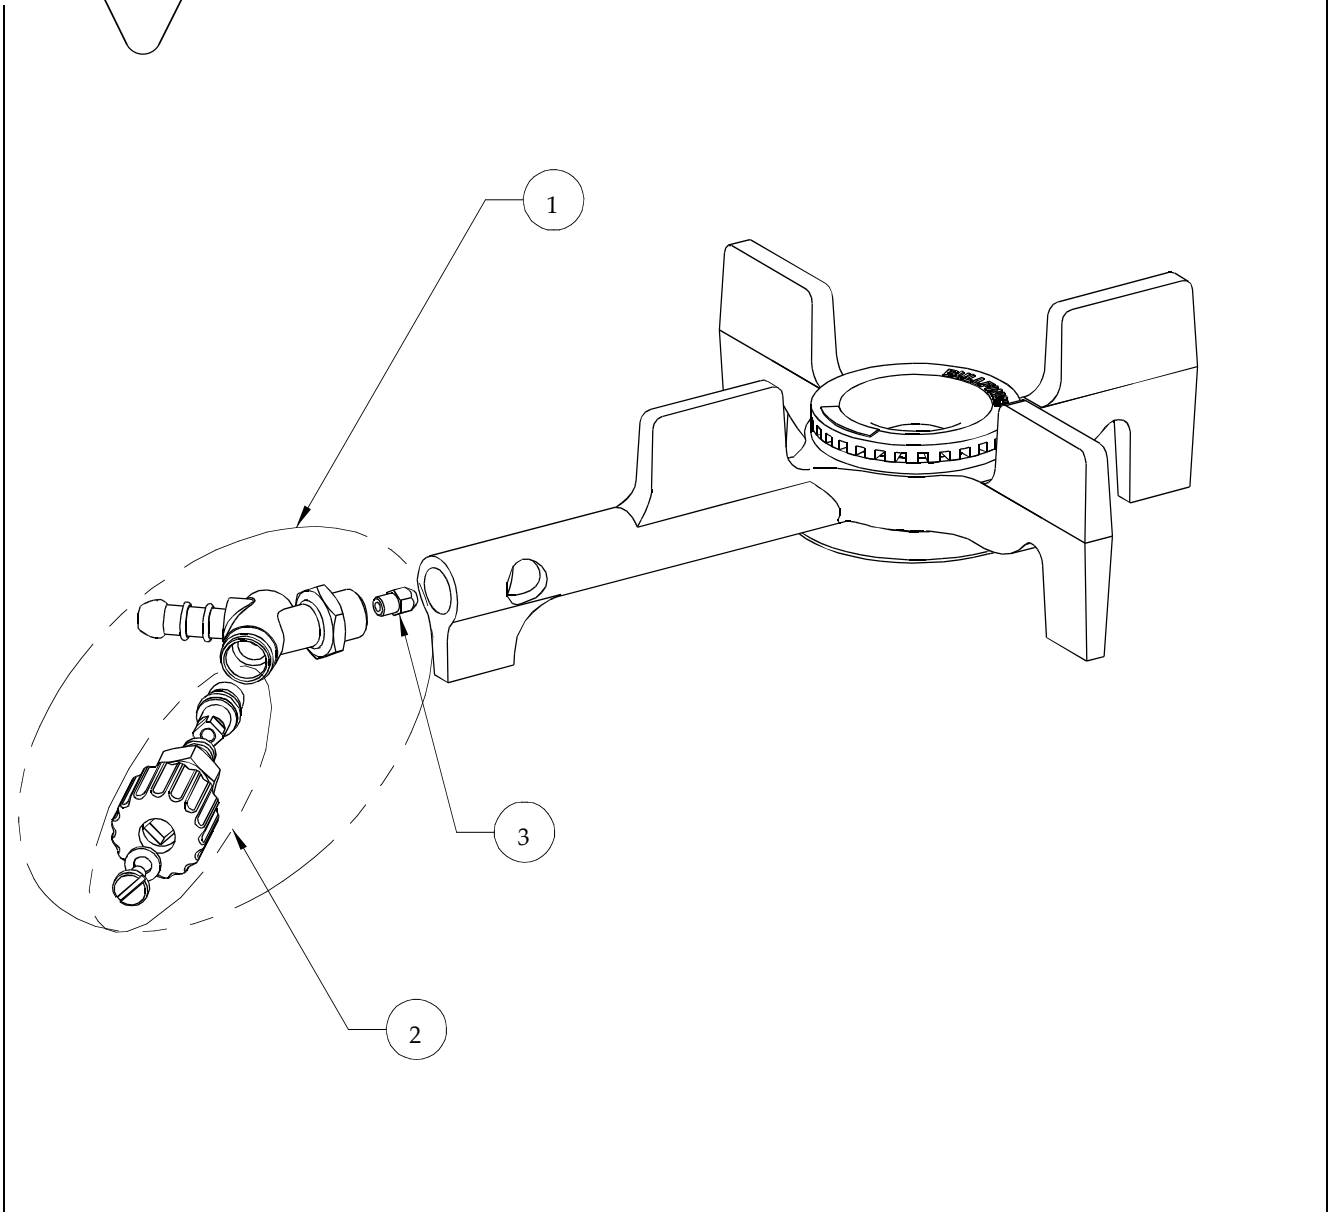

SPARE PARTS

Item	Part No.	Description
1	SP 1380 G	Valve Assembly
2	SP 100 A	Std. Control Valve Components
3	SP 65	Jet

Item	Part No.	Description