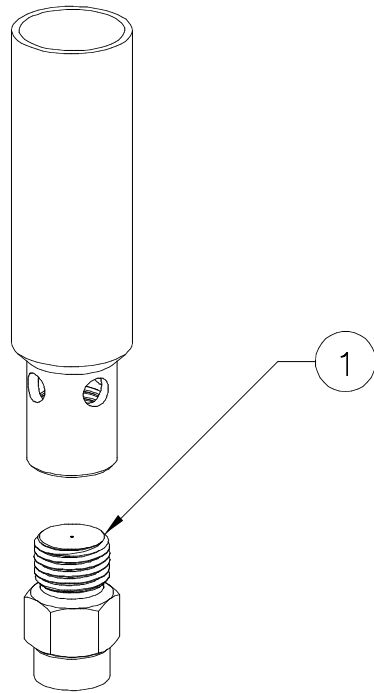

SPARE PARTS

Performer Burner Range (No. 1650, 1651 & 1652)

Item	Part No.	Description
1	SP 1650 F	Jet Assembly (Pencil Burner)
1	SP 1651 F	Jet Assembly (Fine Flame Burner)
1	SP 1652 F	Jet Assembly (Regular Burner)

Item	Part No.	Description