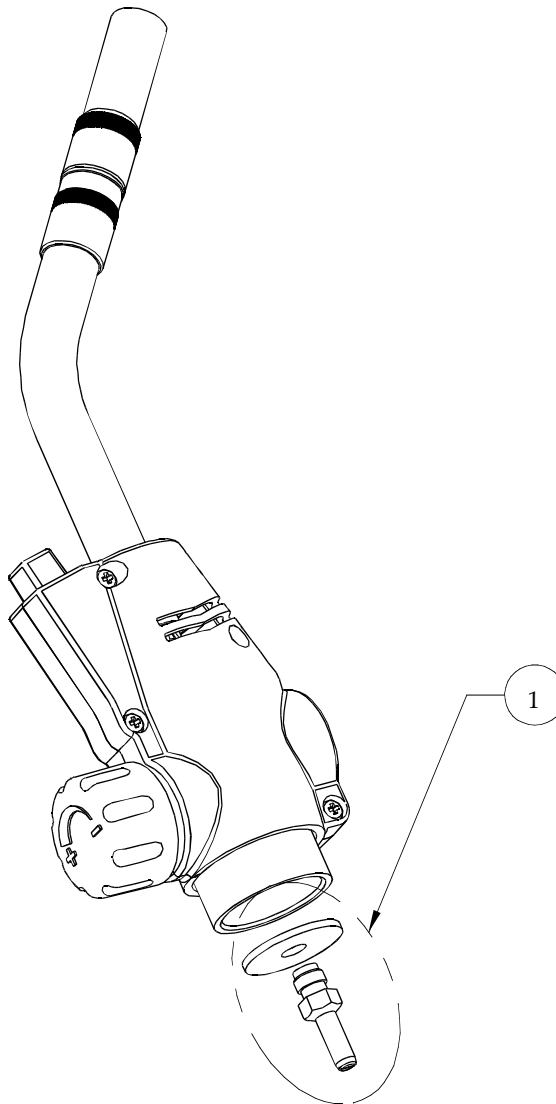

Bullfinch

SPARE PARTS

Autoperformer (CGA 600 Inlet) (No. 1660)

Item	Part No.	Description
1	SP 1645 F	Sealing Washer

Item	Part No.	Description