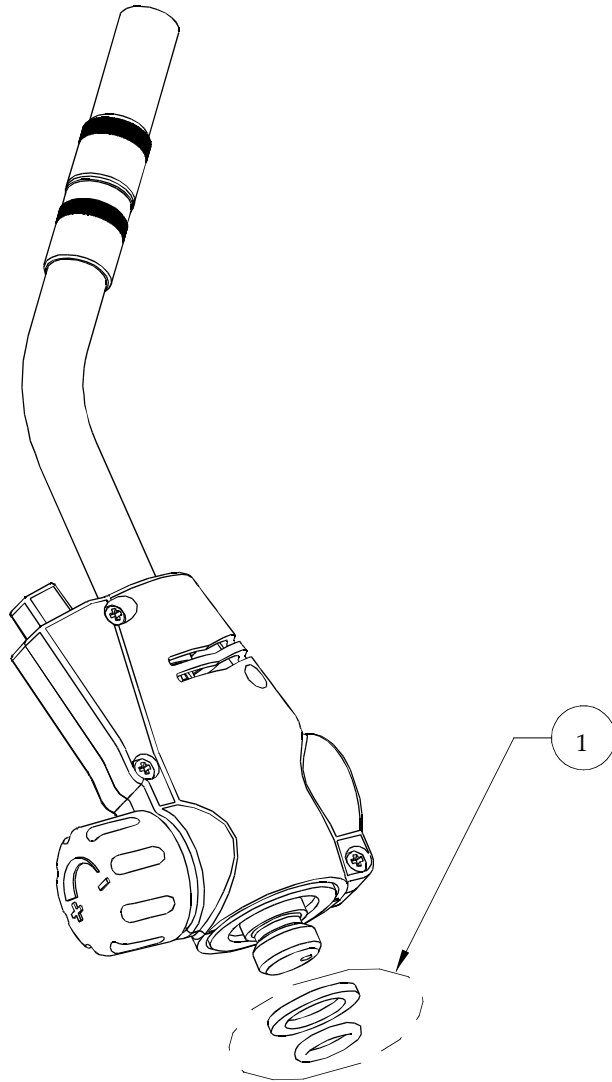

Bullfinch

SPARE PARTS

Autoperformer (M14 Inlet) (No. 1680)

Item	Part No.	Description
1	SP 1680 G	Inlet Seal kit

Item	Part No.	Description