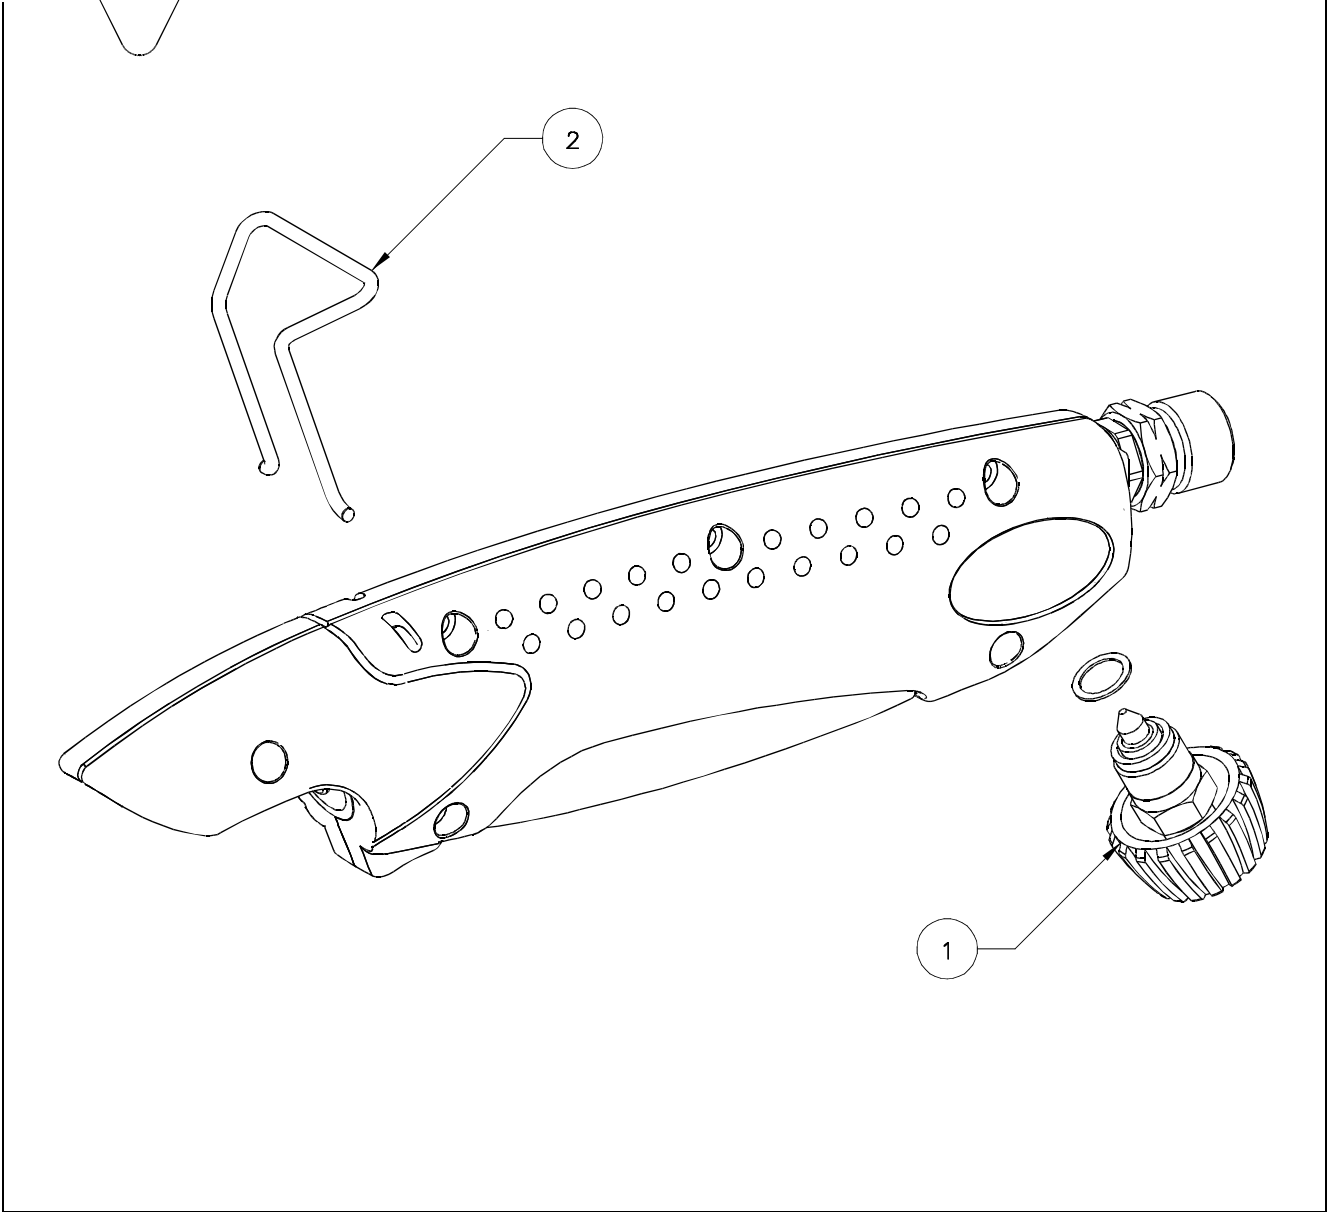

Autotorch (2300) Handle (No. 2300)

SPARE PARTS

Item	Part No.	Description
1	SP 2300 BA	Control Valve Kit
2	SP 2300 AM	Bench Stand

Item	Part No.	Description